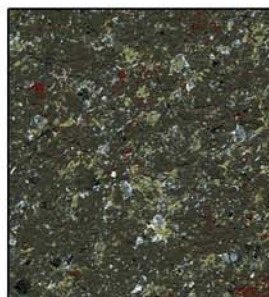

STONE-FLECKS™ GREEN LINE

Multi-Color Finishes

ECO-FRIENDLY • VOC COMPLIANT

108 Glacier White

572 White Vein

387 Silverstone

199 Granite

198 Charcoal

705 Midnight Sky

138 Fossil

783 Goldmine

736 Desert Bone

200 Boulder

651 Almond Crust

194 Sandstone

169 Limestone

110 Mesa Stone

627 Marble

068 River Rock

251 Clay

005 Fieldstone

285 Cliff

277 Beach Sand

815 Galena

332 Landslide

708 Telluride

829 Java

**All colors are approximations, actual results may vary.*

Call 800-321-4295
www.HawkLabs.com