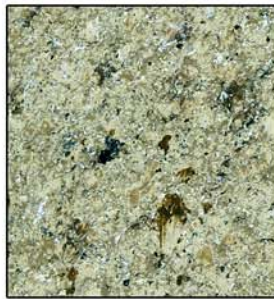

STONE-FLECKS™ GREEN LINE

Multi-Color Finishes

ECO-FRIENDLY • VOC COMPLIANT

108 Glacier White

572 White Vein

387 Silverstone

199 Granite

198 Charcoal

705 Midnight Sky

138 Fossil

783 Goldmine

736 Desert Bone

200 Boulder

651 Almond Crust

194 Sandstone

169 Limestone

110 Mesa Stone

627 Marble

068 River Rock

251 Clay

005 Fieldstone

285 Cliff

277 Beach Sand

815 Galena

332 Landslide

708 Telluride

829 Java

**All colors are approximations, actual results may vary.*

Call 800-321-4295
www.HawkLabs.com